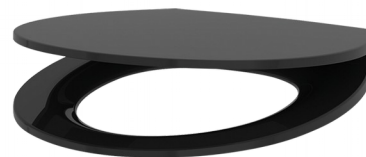

Slimline toilet seat lid

Ref. 102419

For BCN WC models

DESCRIPTION

Slimline toilet seat lid - Ref. 102419

Toilet seat with lid.
 Made from Duroplast.
 With 304 stainless steel hinges.
 Slimline design.
 Colour: black.
 For BCN WC models.
 Supplied with fixing elements.
 10-year warranty.

ADVANTAGES

Duroplast, easy to clean

Slimline design

TECHNICAL CHARACTERISTICS

Slimline toilet seat lid - Ref. 102419

Length	450mm
Width	370mm
Finish	Black - Duroplast
Norms	
Warranty	